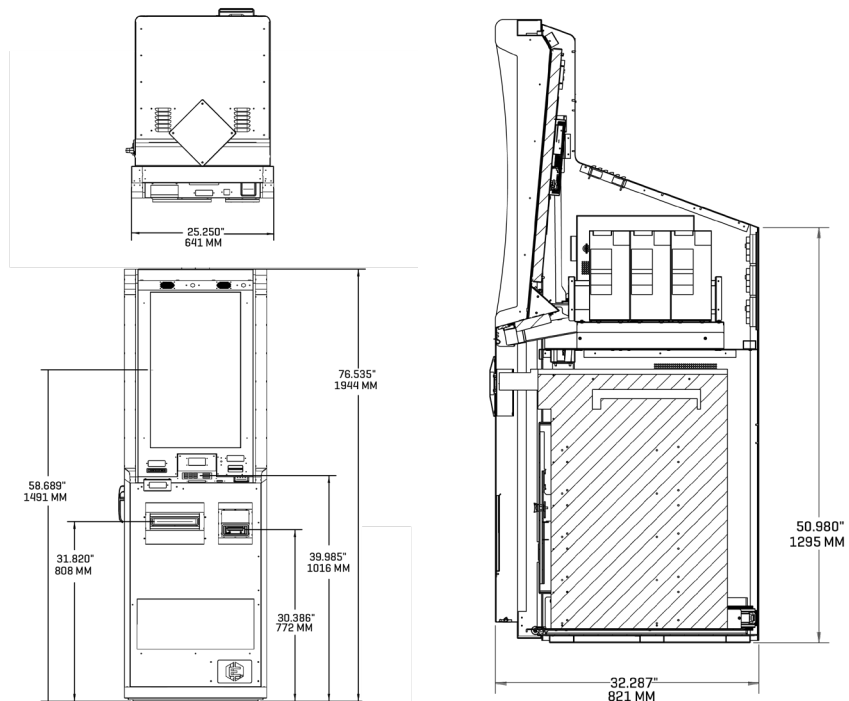

CXC 5.0

SPECIFICATIONS

NFC Reader	✓
Number of Dispensing Cassettes	1-6
Note Capacity per Cassette	3,000
Number of Monitors	2 [1 for Marketing, 1 for Transactions]
Monitor Specs	27"
Dimensions	32.40" X 29.56" X 86.04"
Bunch presenter	✓
Coin Hoppers	3
Number of bill acceptors	1-2
Interchangeable cash cassettes	✓
Payment dispense option	Cash/Ticket
ATM transactions	✓
Accepts video feeds	External

CXC 5.0 L

SPECIFICATIONS

NFC Reader	Optional
Number of Dispensing Cassettes	1-5 (4 is recommended)
Note Capacity per Cassette	3,000
Number of Monitors	1
Monitor Specs	32"
Dimensions	32.287" X 25.250" X 76.535"
Bunch presenter	✓
Coin Hoppers	3
Number of bill acceptors	1
Interchangeable cash cassettes	✓
Payment dispense option	Cash/Ticket
ATM transactions	✓
Accepts video feeds	Internal