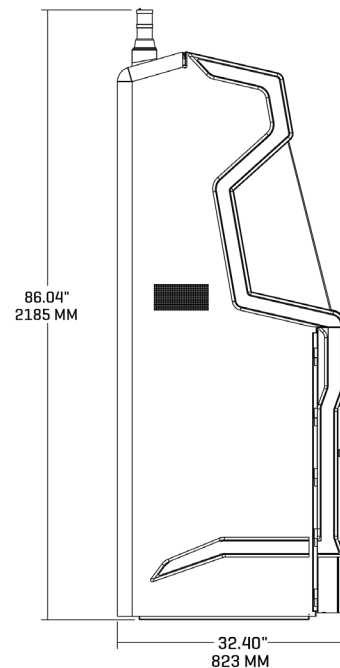

CXC 5.0

SPECIFICATIONS

NFC Reader	✓
Number of Dispensing Cassettes	1-6
Note Capacity per Cassette	3,000
Number of Monitors	2 [1 for Marketing, 1 for Transactions]
Monitor Specs	27"
Dimensions	32.40" X 29.56" X 86.04"
Bunch presenter	✓
Coin Hoppers	3
Number of bill acceptors	1-2
Interchangeable cash cassettes	✓
Payment dispense option	Cash/Ticket
ATM transactions	✓
Accepts video feeds	External

CXC 5.0 L

SPECIFICATIONS

NFC Reader	Optional
Number of Dispensing Cassettes	1-5 (4 is recommended)
Note Capacity per Cassette	3,000
Number of Monitors	1
Monitor Specs	32"
Dimensions	32.287" X 25.250" X 76.535"
Bunch presenter	✓
Coin Hoppers	3
Number of bill acceptors	1
Interchangeable cash cassettes	✓
Payment dispense option	Cash/Ticket
ATM transactions	✓
Accepts video feeds	Internal