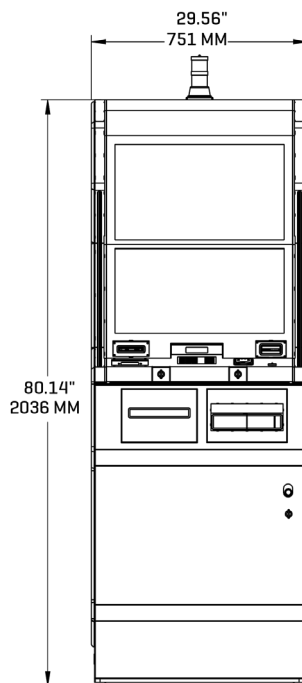

CXC 5.0

SPECIFICATIONS

NFC Reader	✓
Number of Dispensing Cassettes	1-6
Note Capacity per Cassette	3,000
Number of Monitors	2 [1 for Marketing, 1 for Transactions]
Monitor Specs	27"
Dimensions	32.40" X 29.56" X 86.04"
Bunch presenter	✓
Coin Hoppers	3
Number of bill acceptors	1-2
Interchangeable cash cassettes	✓
Payment dispense option	Cash/Ticket
ATM transactions	✓
Accepts video feeds	External

CXC 5.0 L

SPECIFICATIONS

NFC Reader	Optional
Number of Dispensing Cassettes	1-5 (4 is recommended)
Note Capacity per Cassette	3,000
Number of Monitors	1
Monitor Specs	32"
Dimensions	32.287" X 25.250" X 76.535"
Bunch presenter	✓
Coin Hoppers	3
Number of bill acceptors	1
Interchangeable cash cassettes	✓
Payment dispense option	Cash/Ticket
ATM transactions	✓
Accepts video feeds	Internal